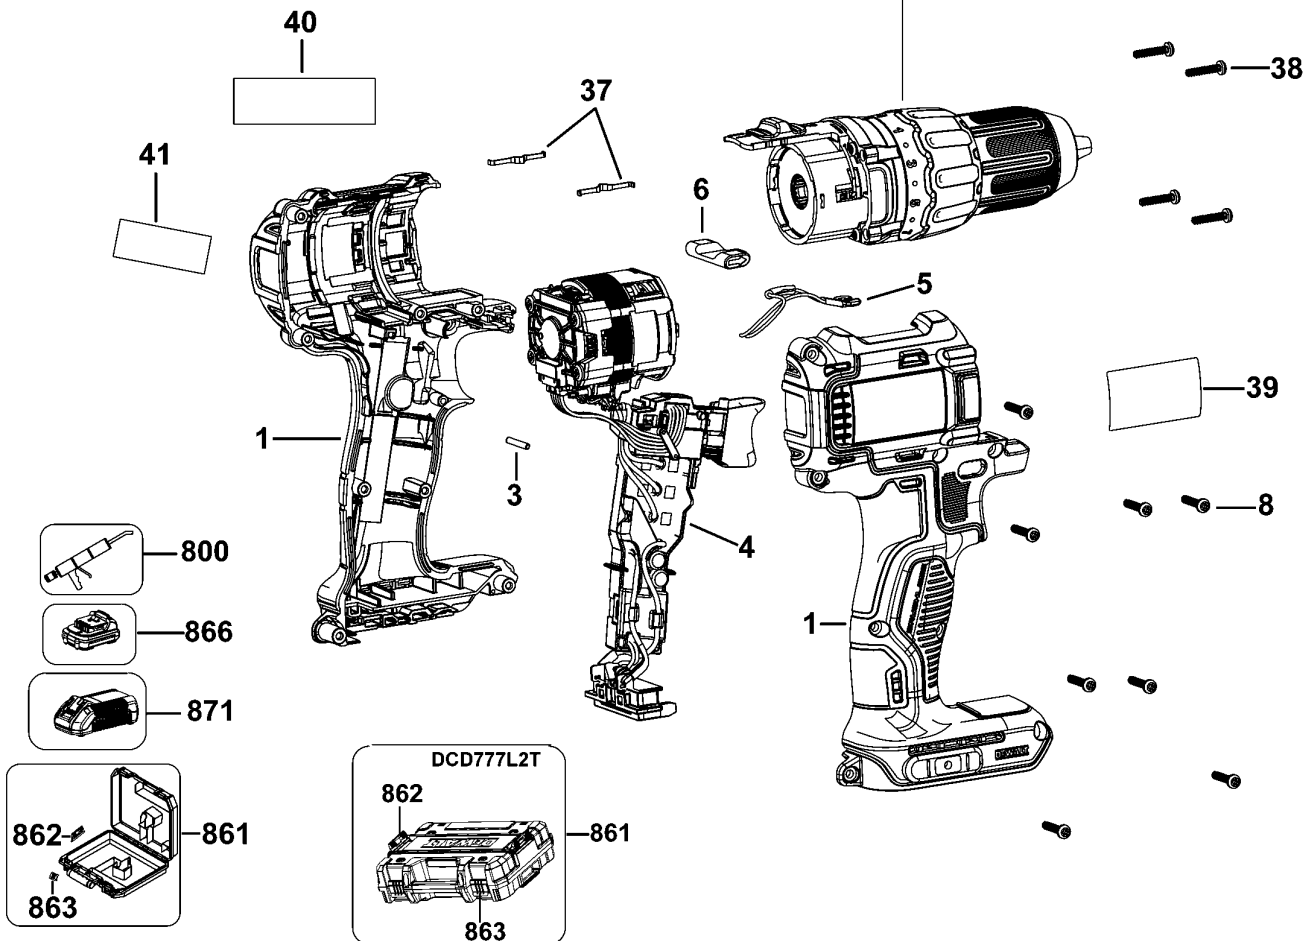

DCD777 CORDLESS DRILL 1

Parts List DCD777 CORDLESS DRILL 1

Item	Part Number	Qty	Part Description	General Description	Other Info	Repair Inst	Markets
1	N459083	1	CLAMSHELL SET			No	QW
3	N071836	1	ROLL PIN			No	QW
4	N493868	1	MOTOR & SWITCH SA			No	QW
5	N459095	1	LED			No	QW
6	N399342	1	ACTUATOR FWD/REV			No	QW
7	N472976	1	GEARBOX SA			No	QW
8	N463678	12	SCREW			No	QW
9	N472497	1	CHUCK			No	QW
10	N039795	4	SCREW			No	QW
11	N495304	1	SPINDLE SA			No	QW
12	N475306	1	O RING			No	QW
13	N459098	1	COLLAR			No	QW
14	N459099	1	NUT			No	QW
15	N459442	1	SPRING			No	QW
16	N459455	1	WASHER			No	QW
17	N510716	1	BALL	STEEL, 5MM		No	QW
18	N463692	1	CLUTCH HOUSING KIT			No	QW
19	N459467	1	WASHER			No	QW
20	N455056	1	RING			No	QW
21	N456078	4	PIN			No	QW
22	N495305	1	CARRIER SA			No	QW
23	N459597	4	GEAR			No	QW
24	N459268	1	RING			No	QW
25	N459449	1	PLATE			No	QW
26	N459094	1	GEARCASE			No	QW
27	N075506	4	SCREW			No	QW
28	N459273	1	WIRE STEEL			No	QW
29	N459102	1	SELECTOR			No	QW
30	N495306	1	CARRIER SA			No	QW
31	N215916	8	GEAR			No	QW
32	N462062	1	RING			No	QW
33	N495307	1	CARRIER SA			No	QW