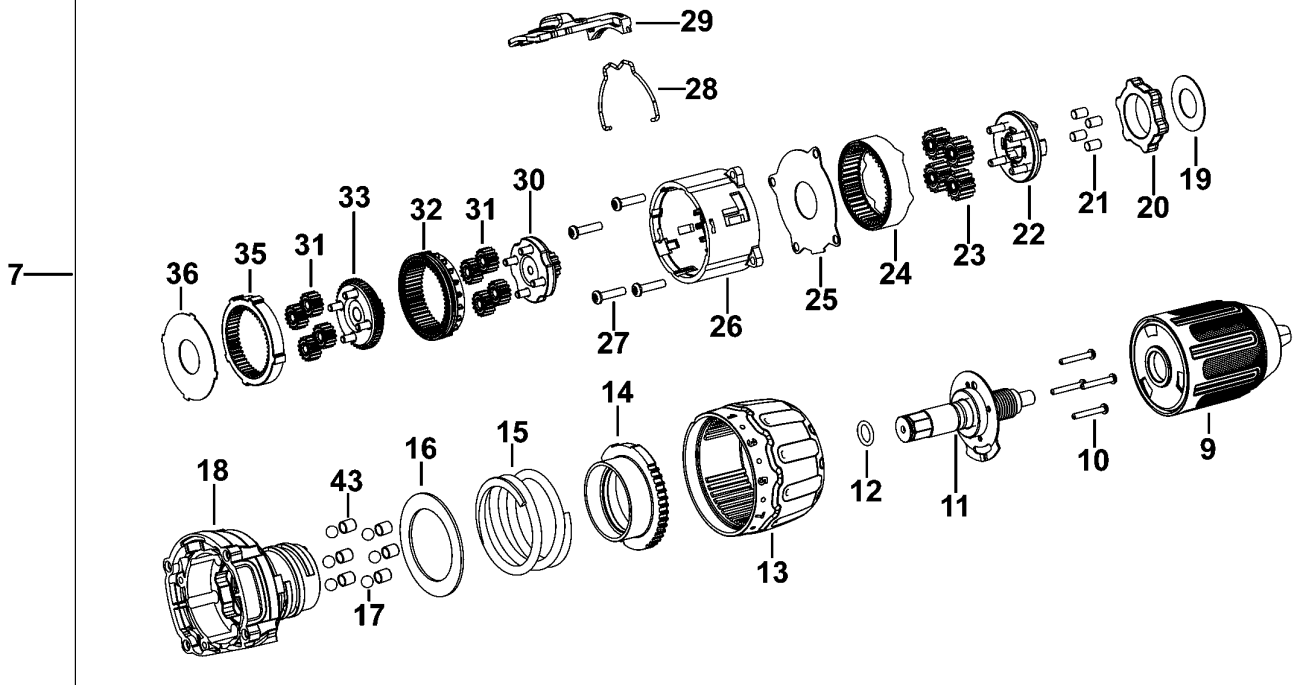

DCD777 CORDLESS DRILL 1

Parts List DCD777 CORDLESS DRILL 1

Item	Part Number	Qty	Part Description	General Description	Other Info	Repair Inst	Markets
1	N459083	1	CLAMSHELL SET			No	QW
3	N071836	1	ROLL PIN			No	QW
4	N493868	1	MOTOR & SWITCH SA			No	QW
5	N459095	1	LED			No	QW
6	N399342	1	ACTUATOR FWD/REV			No	QW
7	N472976	1	GEARBOX SA			No	QW
8	N463678	12	SCREW			No	QW
9	N472497	1	CHUCK			No	QW
10	N039795	4	SCREW			No	QW
11	N495304	1	SPINDLE SA			No	QW
12	N475306	1	O RING			No	QW
13	N459098	1	COLLAR			No	QW
14	N459099	1	NUT			No	QW
15	N459442	1	SPRING			No	QW
16	N459455	1	WASHER			No	QW
17	N510716	1	BALL	STEEL, 5MM		No	QW
18	N463692	1	CLUTCH HOUSING KIT			No	QW
19	N459467	1	WASHER			No	QW
20	N455056	1	RING			No	QW
21	N456078	4	PIN			No	QW
22	N495305	1	CARRIER SA			No	QW
23	N459597	4	GEAR			No	QW
24	N459268	1	RING			No	QW
25	N459449	1	PLATE			No	QW
26	N459094	1	GEARCASE			No	QW
27	N075506	4	SCREW			No	QW
28	N459273	1	WIRE STEEL			No	QW
29	N459102	1	SELECTOR			No	QW
30	N495306	1	CARRIER SA			No	QW
31	N215916	8	GEAR			No	QW
32	N462062	1	RING			No	QW
33	N495307	1	CARRIER SA			No	QW